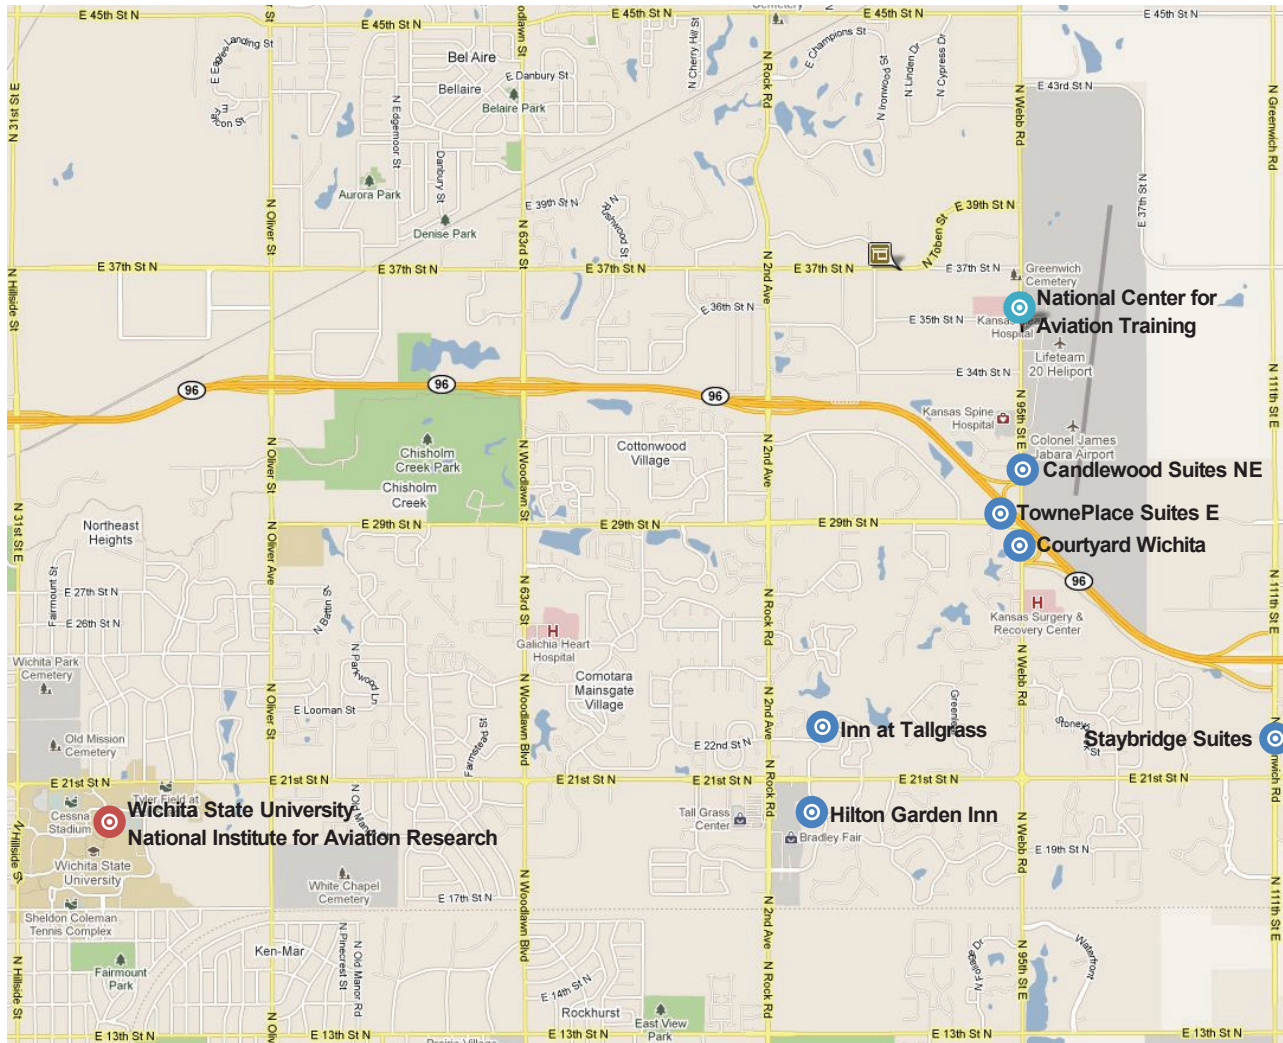

Courtyard Wichita East

2975 North Webb Road
Wichita, KS 67226
(316) 636-4600

NATIONAL CENTER FOR AVIATION TRAINING - 4004 North Webb Road - Wichita, KS 67226
tele: (316) 677-9400 - web: www.ncatkansas.org